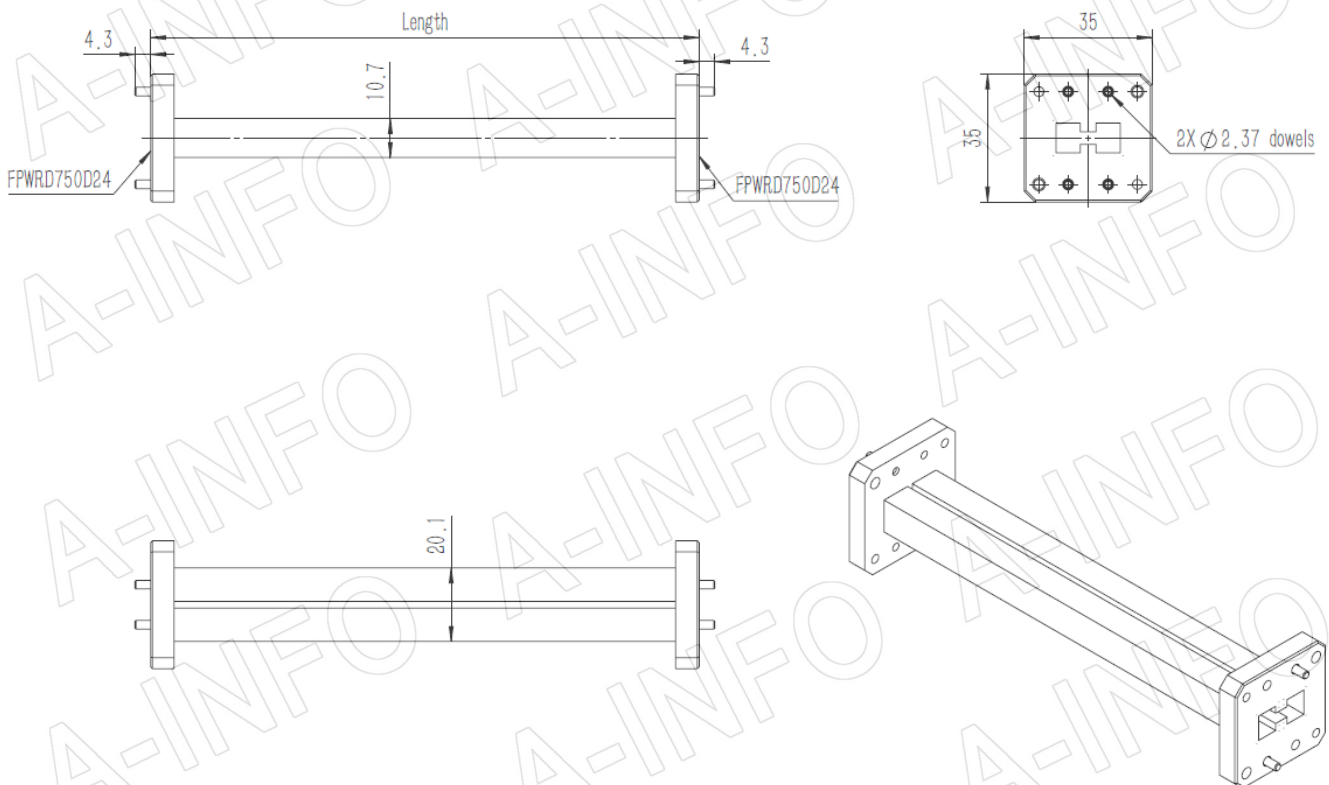

Outline Drawing (Size: mm)

AINFO Inc.

Page 1 of 3

China(Beijing): Tel: (+86) 10-6266-7326,
China(Chengdu): Tel: (+86) 28-8519-2786,
USA: Tel: (+1) 949-639-9688,

(+86) 10-6266-7327 Fax: (+86) 10-6266-7379
(+86) 28-8519-3044 Fax: (+86) 28-8519-3068
(+1) 949-639-9608 Fax: (+1) 949-639-9670

Website: www.ainfoinc.com
Email: sales@ainfoinc.com