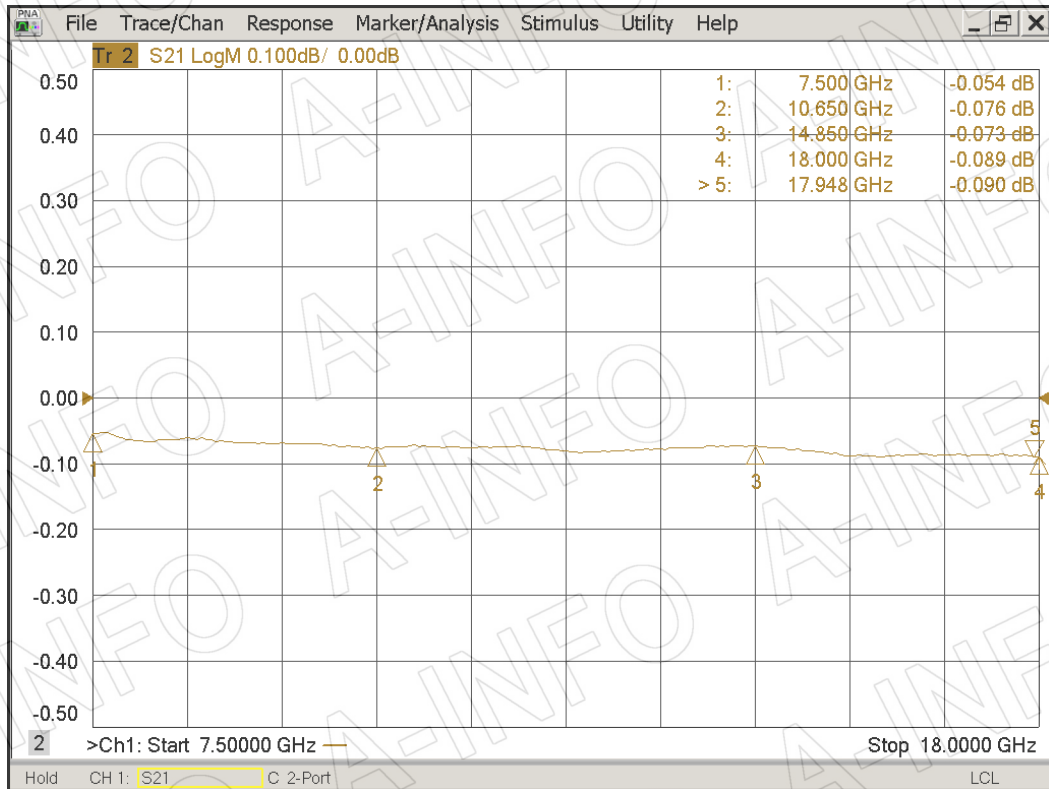

Test Results

I.L.

VSWR