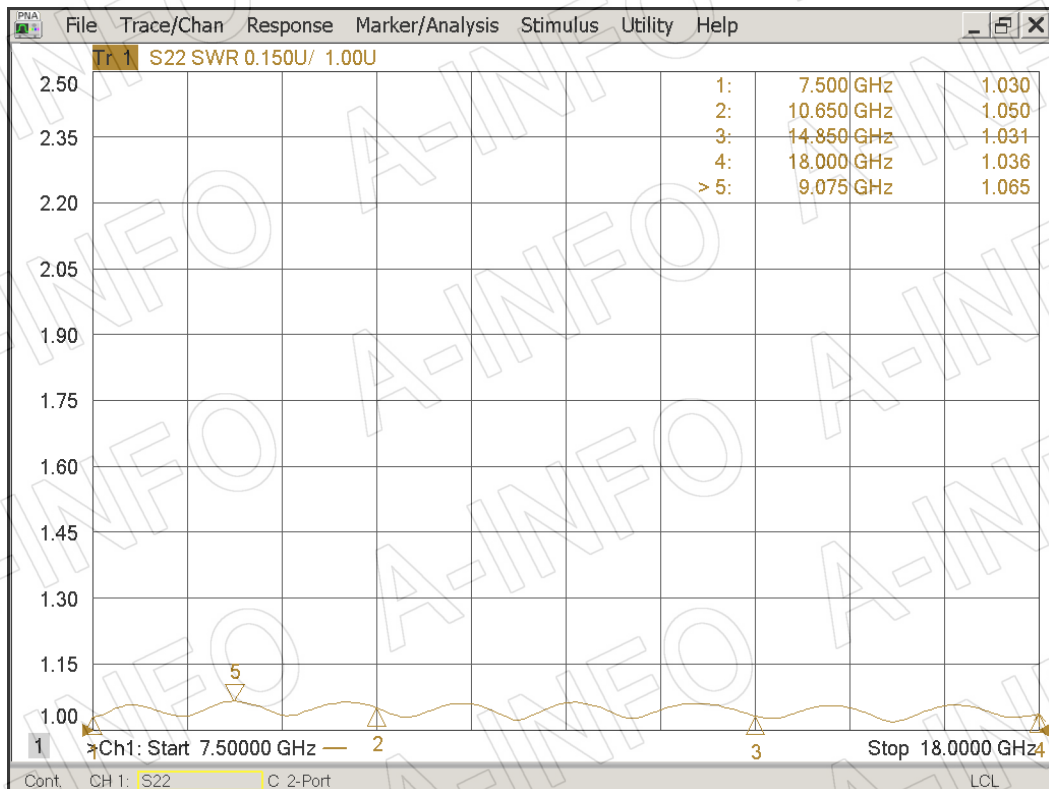

AINFO Inc.

Page 3 of 3

China(Beijing): Tel: (+86) 10-6266-7326,
China(Chengdu): Tel: (+86) 28-8519-2786,
USA: Tel: (+1) 949-639-9688,

(+86) 10-6266-7327 Fax: (+86) 10-6266-7379
(+86) 28-8519-3044 Fax: (+86) 28-8519-3068
(+1) 949-639-9608 Fax: (+1) 949-639-9670

Website: www.ainfoinc.com
Email: sales@ainfoinc.com