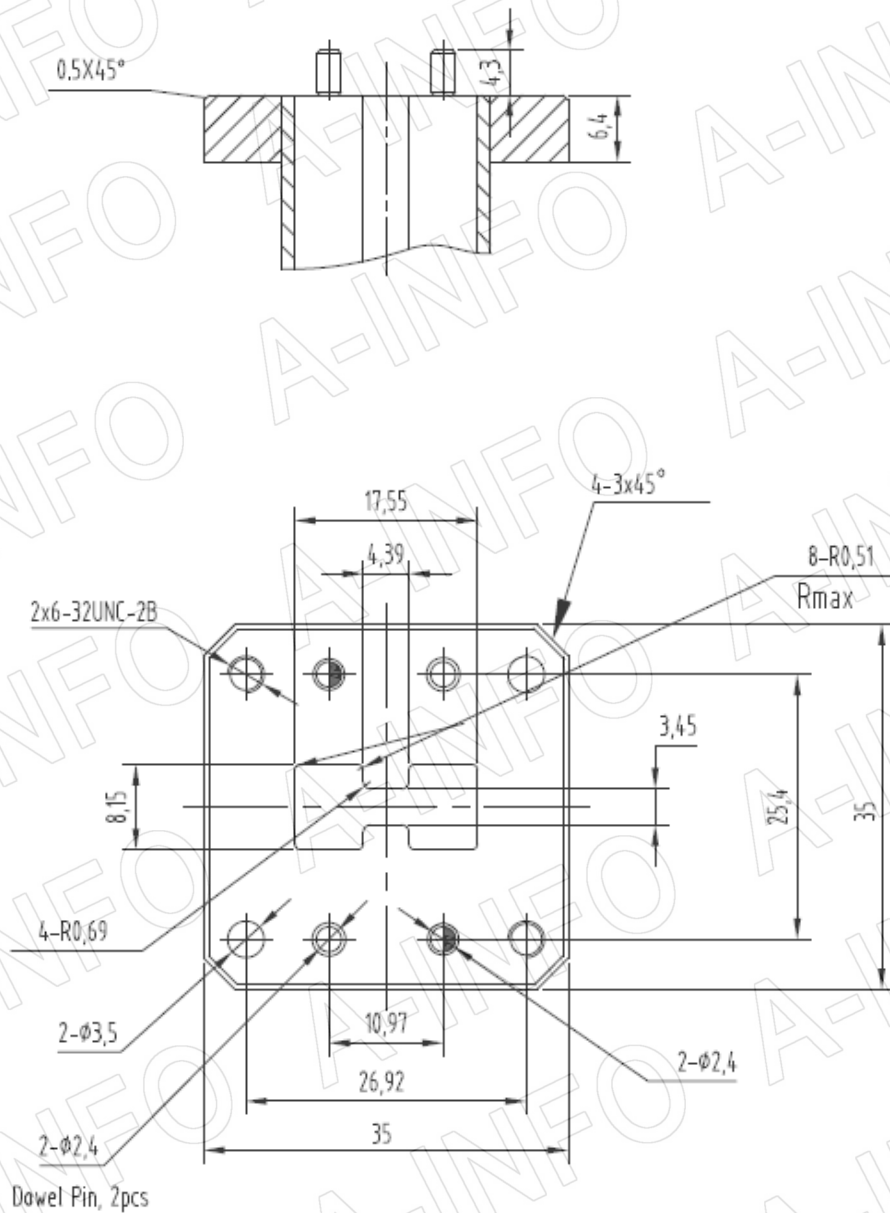

Flange Drawing (Size: mm)

FPWRD750D24

(With two through mounting holes
and two screws holes)

AINFO Inc.

Page 2 of 3

China(Beijing): Tel: (+86) 10-6266-7326,
China(Chengdu): Tel: (+86) 28-8519-2786,
USA: Tel: (+1) 949-639-9688,

(+86) 10-6266-7327 Fax: (+86) 10-6266-7379
(+86) 28-8519-3044 Fax: (+86) 28-8519-3068
(+1) 949-639-9608 Fax: (+1) 949-639-9670

Website: www.ainfoinc.com
Email: sales@ainfoinc.com